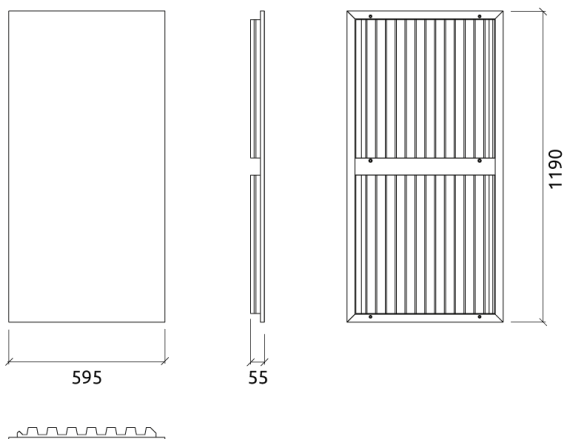

Six M6 Screw Thread receiver included on each panel.

**Dimensions:**

FG - SF | 1190x595x52mm | 2.08 Kg  
FG - WF | 1190x595x52mm | 2.4 Kg

**Technical Information**

Helen is an acoustic panel with a simple design fashioned for an absorption treatment range from 350 Hz up to 5000 Hz.