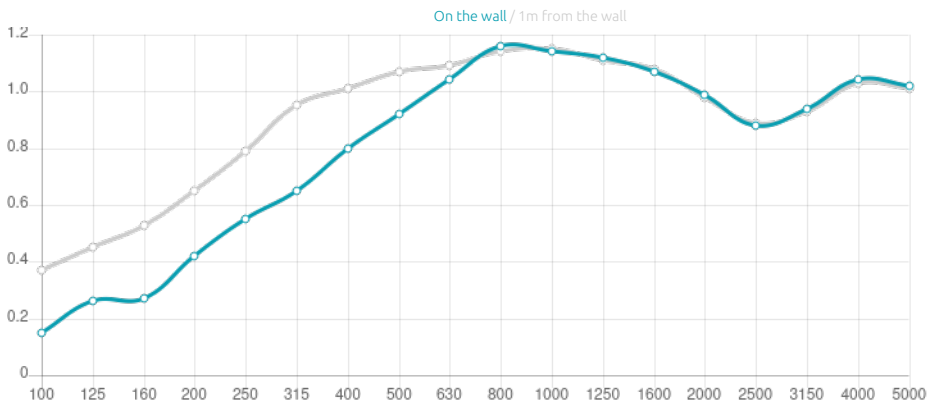

**Performance**

**Features**

Type: Absorber

Absorption Range: 350 Hz to 5000 Hz

Acoustic Class: B | (aw) = 0,85

Available fire rate:  
FG | Furniture Grade

Materials:  
- Acoustic fabric  
- Marine grade plywood structural frame  
- Calibrated cell acoustic foam

Six M6 Screw Thread receiver included on each panel.

**Dimensions:**

FG - SF | 1190x595x52mm | 2.08 Kg  
FG - WF | 1190x595x52mm | 2.4 Kg

**Technical Information**

Helen is an acoustic panel with a simple design fashioned for an absorption treatment range from 350 Hz up to 5000 Hz.